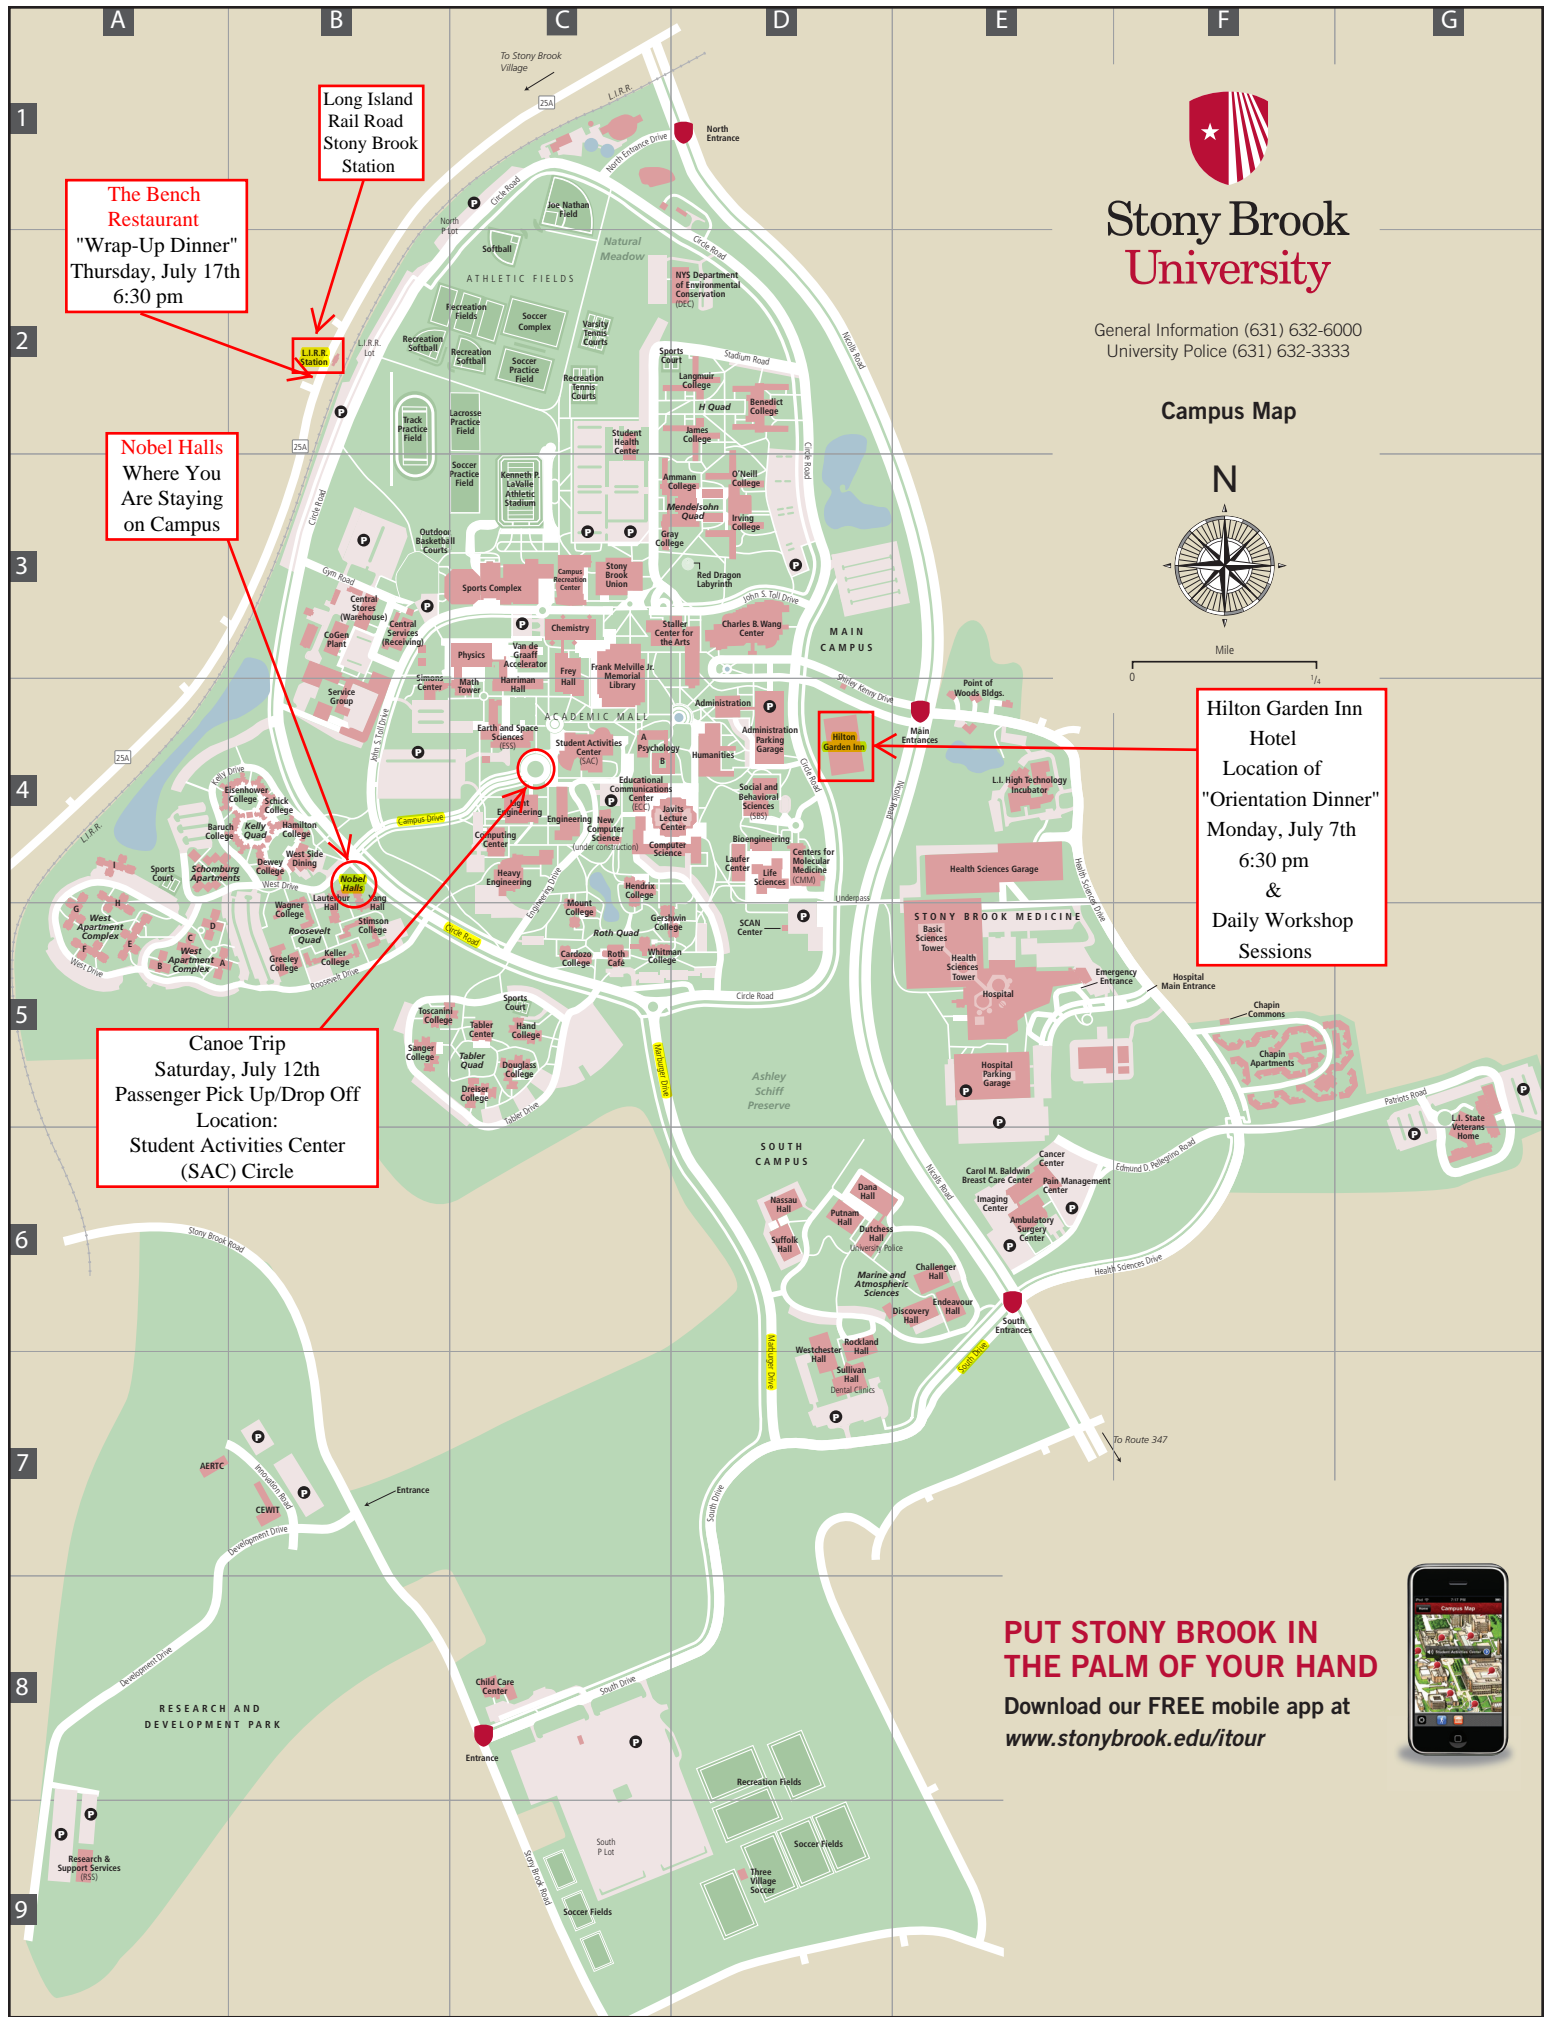

Long Island Rail Road
Stony Brook Station

The Bench
Restaurant
"Wrap-Up Dinner"
Thursday, July 17th
6:30 pm

Nobel Halls
Where You
Are Staying
on Campus

Canoe Trip
Saturday, July 12th
Passenger Pick Up/Drop Off
Location:
Student Activities Center
(SAC) Circle

Stony Brook University

General Information (631) 632-6000
University Police (631) 632-3333

Campus Map

Hilton Garden Inn
Hotel
Location of
"Orientation Dinner"
Monday, July 7th
6:30 pm
&
Daily Workshop
Sessions

Louis and Beatrice Laufer Center for Physical and Quantitative Biology	D4
Marine and Atmospheric Sciences	D6
Math Tower	C4
Mendelsohn Quad	D3
Mount College*	C4,5
Nassau Hall	D6
New Computer Science Bldg.	C4
Nobel Halls	B4,5
North P Lot	B,C1,2
O'Neill College*	D3
Pain Management Center	E6
Parking, Administration Garage	D4
Parking, Hospital Garage	E5
Physics Bldg.	C3
Point of Woods Bldgs.	E4
Police, University (Dutchess Hall)	D6
Pritchard Gymnasium (Sports Complex)	C3
Psychology Bldgs. A and B	C4
Putnam Hall	D6
Red Dragon Labyrinth	D3
Research & Support Services (RSS)	A9
Rockland Hall	D6,7
Roosevelt Quad	B5
Roth Café	C5
Roth Quad	C5
SAC (Student Activities Center)	C4
Sanger College*	B5
SCAN (Social, Cognitive and Affective Neuroscience) Center	D5
Schick College*	B4
Schomburg Apartments	A4

Service Group	B3,4
Simons Center for Geometry and Physics	B4
Social and Behavioral Sciences (SBS)	D4
South P Lot	C,D8,9
Sports Complex	C3
Sports Courts	A4,C5, and C,D2
Stadium, Kenneth P. LaValle Athletic	C3
Staller Center for the Arts	C,D3
Stimson College*	B5
Stony Brook Union	C3
Stony Brook University Arena (Sports Complex)	C3
Student Activities Center (SAC)	C4
Student Health Center	C2
Suffolk Hall	D6
Sullivan Hall	D7
Tabler Center	C5
Tabler Quad	C5
Toscanini College*	B5
Veterans Home, L.I. State	G5,6
Visitors' Parking	P
Wagner College*	B4,5
Wang Center	D3
West Apartment Complex	A4,5
West Side Dining	B4
Westchester Hall	D6,7
Whitman College*	C,D5
Yang Hall*	B5